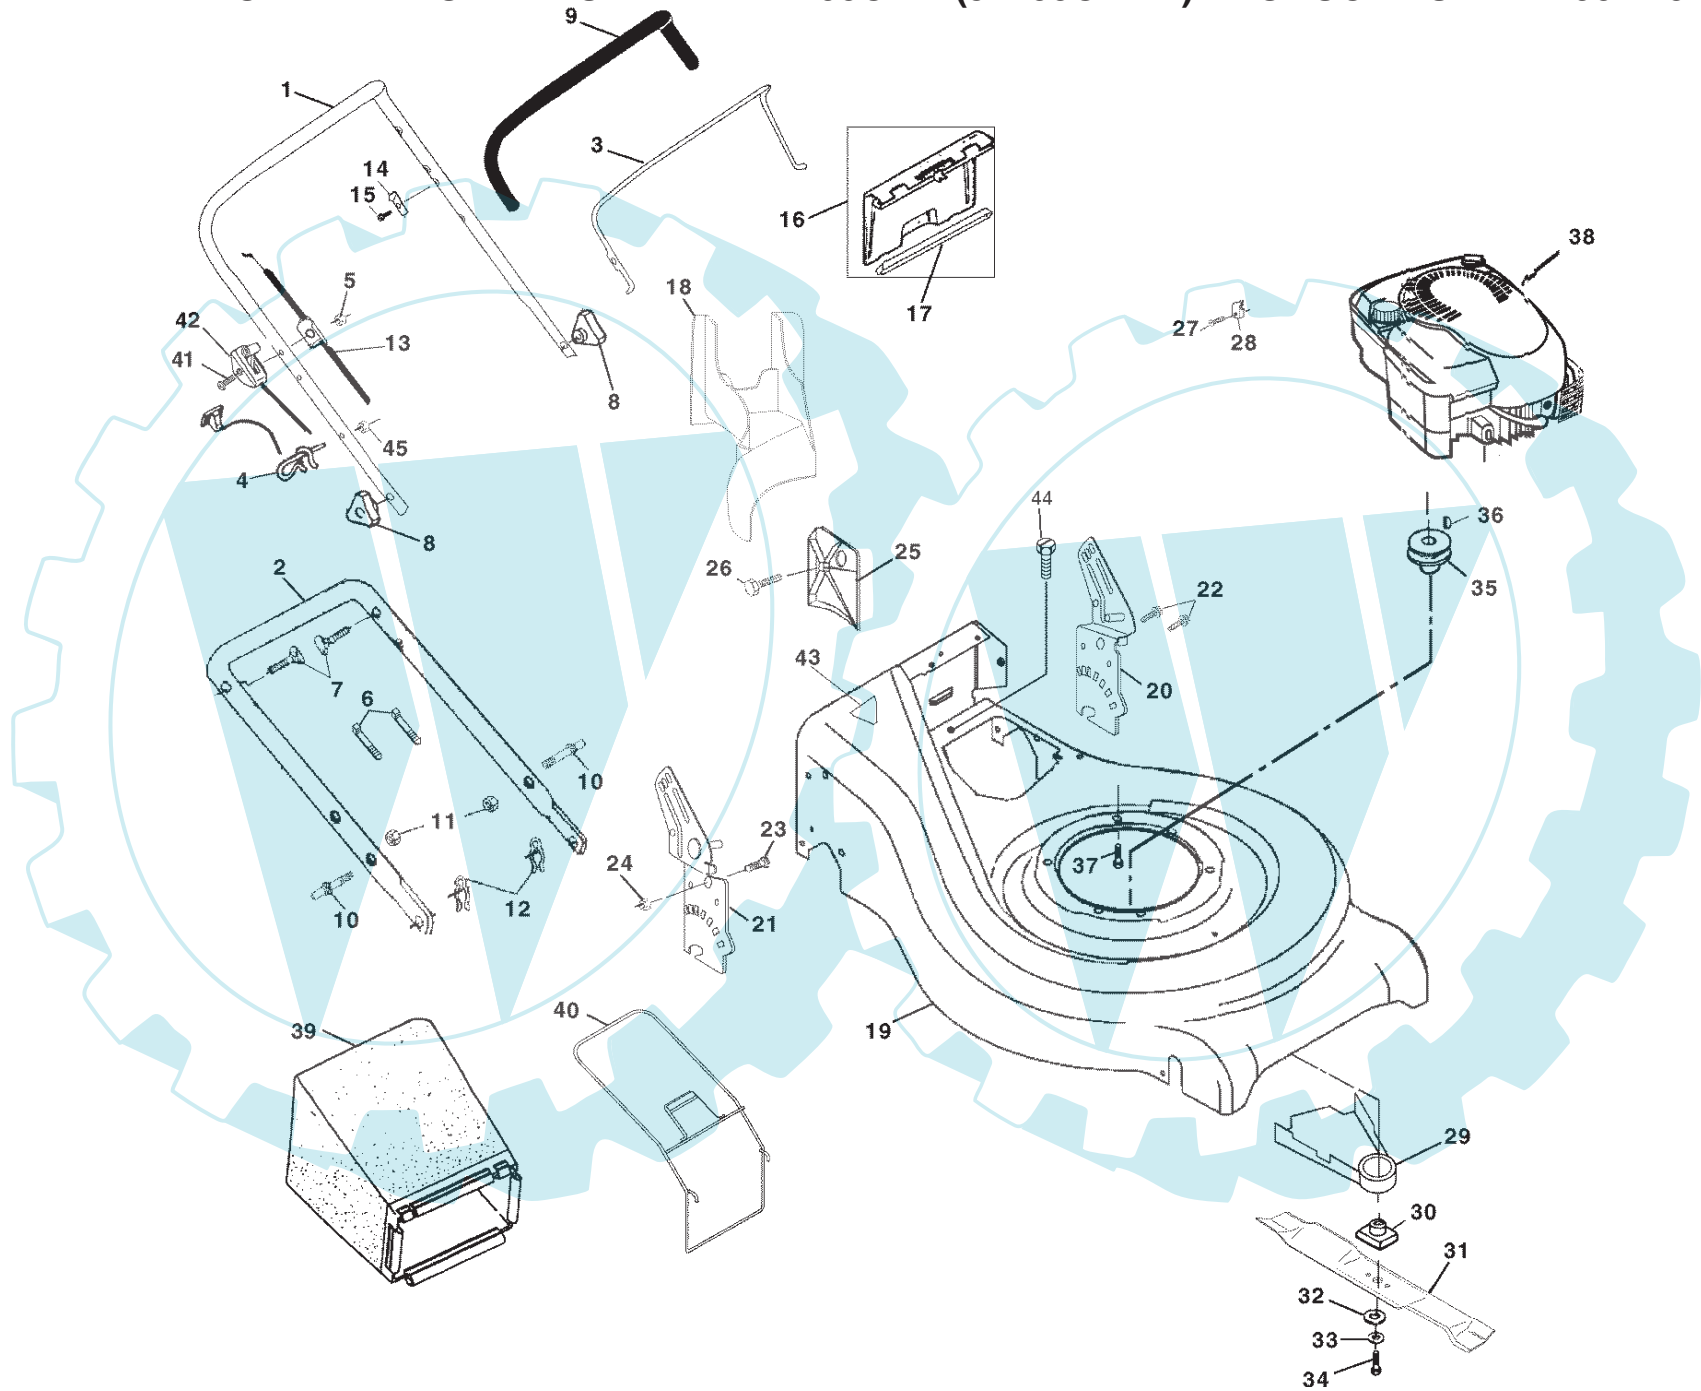

ROTARY LAWN MOWER - - MODEL NUMBER LM2153CMD (J2153CMDA) PRODUCT NUMBER 954 13 00 99

2

ROTARY LAWN MOWER - - MODEL NUMBER LM2153CMD (J2153CMDA) PRODUCT NUMBER 954 13 00 99

KEY NO.	PART NO.	DESCRIPTION
1	532 16 71-63	Handle, Upper Dlx Comf.
2	532 16 45-56	Handle, Lower
3	532 13 10-36	Bail, Cont. Wire Dlx Comf. Blk
4	532 17 95-85	Guide, Rope, Side
5	532 13 20-04	Nut, Hex Lockwasher 1/4-20
6	532 06 64-26	Wire, Tie
7	532 13 19-59	Bolt, Handle 5/16-18 x 1.75
8	532 08 76-92	Knob, Handle
9	532 16 42-65	Grip, Hdl Foam Smooth
10	532 16 15-51	Bolt, Sq. Neck
11	873 99 05-00	Nut, Hex Lockwasher Ins. 5/16-18 UNC
12	532 05 17-93	Cotter, Hairpin
13	532 13 31-07	Cable
14	532 12 51-62	Bracket, Upstop
15	532 75 06-34	Screw, Hex Washer Head Tapping 10-2
16	532 16 20-85	Kit, Door Rear
17	532 17 98-85	Seal, Door
18	532 18 27-78	Plug, Mulcher
19	532 16 34-24	Kit, Housing
20	532 16 45-48	Handle, Bracket
21	532 16 93-06	Handle, Bracket Asm. Right
22	532 15 00-78	Screw, Hex Wshd
23	532 16 31-83	Bolt, Hex Head 5/16-18 x 5/8
24	532 06 31-24	Nut, Hex Lock Wshr 5/16-18
25	532 16 13-33	Baffle, Side
26	532 16 34-09	Screw 12 x 5/8

KEY NO.	PART NO.	DESCRIPTION
27	532 08 38-16	Screw
28	532 11 11-90	Cable Clamp
29	532 18 20-02	Shield, Debris Modified
30	532 85 15-14	Adapter
31	532 17 50-52	Blade, 21"
32	532 85 10-74	Washer, Hardened
33	532 85 02-63	Lockwasher, Helical Spring 3/8
34	532 85 10-84	Screw, Hex Head 3/8-24 x 1.38
35	532 08 45-96	Pulley, Engine
36	532 08 76-77	Key, Hi Pro
37	532 15 04-06	Bolt, Engine
38	---	Engine Briggs & Stratton 12H802 Order parts from engine manufacturer
39	532 18 36-32	Grass Catcher Bag
40	532 18 00-26	Grass Catcher Frame
41	532 14 49-29	Screw
42	532 18 21-54	Throttle Control
43	532 18 21-66	Decal Danger
44	532 05 45-83	Self Tapping Screw
45	532 13 20-04	Nut, Hex
--	532 18 21-34	Warning Decal
--	532 18 61-74	Operator's Manual(Euro)
--	532 18 61-75	Operator's Manual(Scand)

NOTE: All component dimensions given in U.S. inches.
1 inch = 25.4 mm